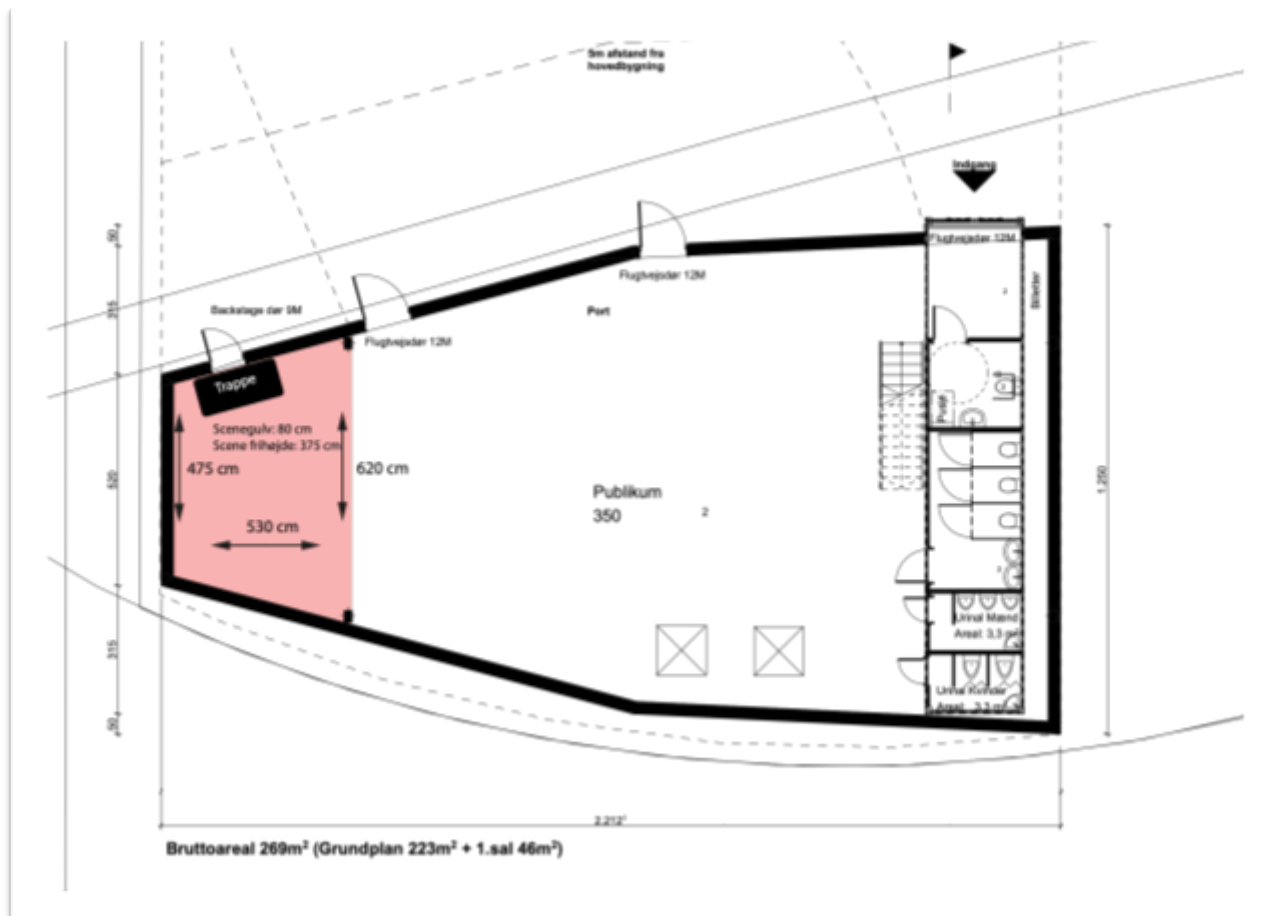

TECH SPECS

Volume Village

General information

Address: Thomas Koppels Gade 201 8000 Aarhus C

Max capacity: 350 guests

Load-in via backstage door located stage left

Venue Manager:

Sebastian Byrsting

Mobile.: +45 22 90 49 14

E-mail: Sebastian@volumevillage.dk

House technician:

Angelo Bannister

Mobile: +45 27 21 92 17